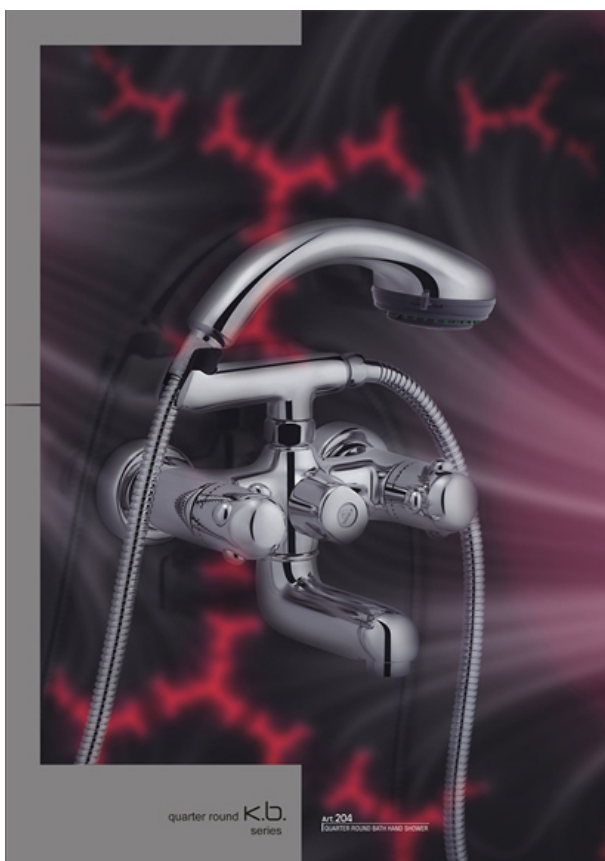

Hand & Wall Shower (Victora)

Product Code:

321-320

Product Name:

Wall and Hand Shower(Rosy)

Product Code:

319-317

Product Name: