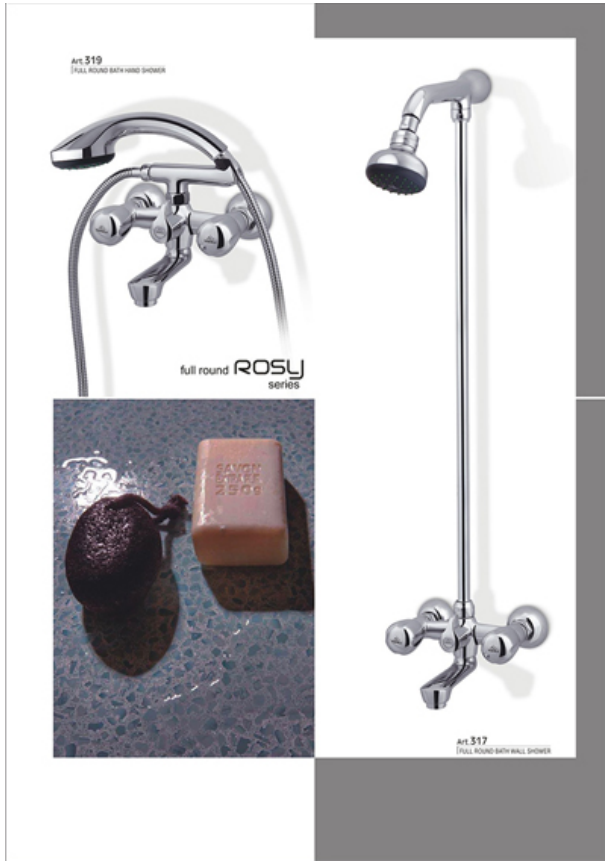

Art 642
SINGLE LEVER BATH HAND SHOWER

Product Name:
Bath Hand Shower

Product Code:
642

Art 422
SINGLE LEVER BATH HAND SHOWER

single lever **REMAX**
series

Product Name:
Bath Hand Shower

Product Code:
422

Product Name:
Hand Shower Plaza

Product Code:
282

Product Name:
Cleopatra Hand Shower

Product Code:
515

Product Name:

Sawana Hand Shower

Product Code:

517

Product Name:

Hand & Wall Shower (Victora)

Product Code:

321-320

Product Name:

Wall and Hand Shower(Rosy)

Product Code:

319-317

Product Name:

Wall & Hand Shower(Dolphin)

Product Code:

271-272