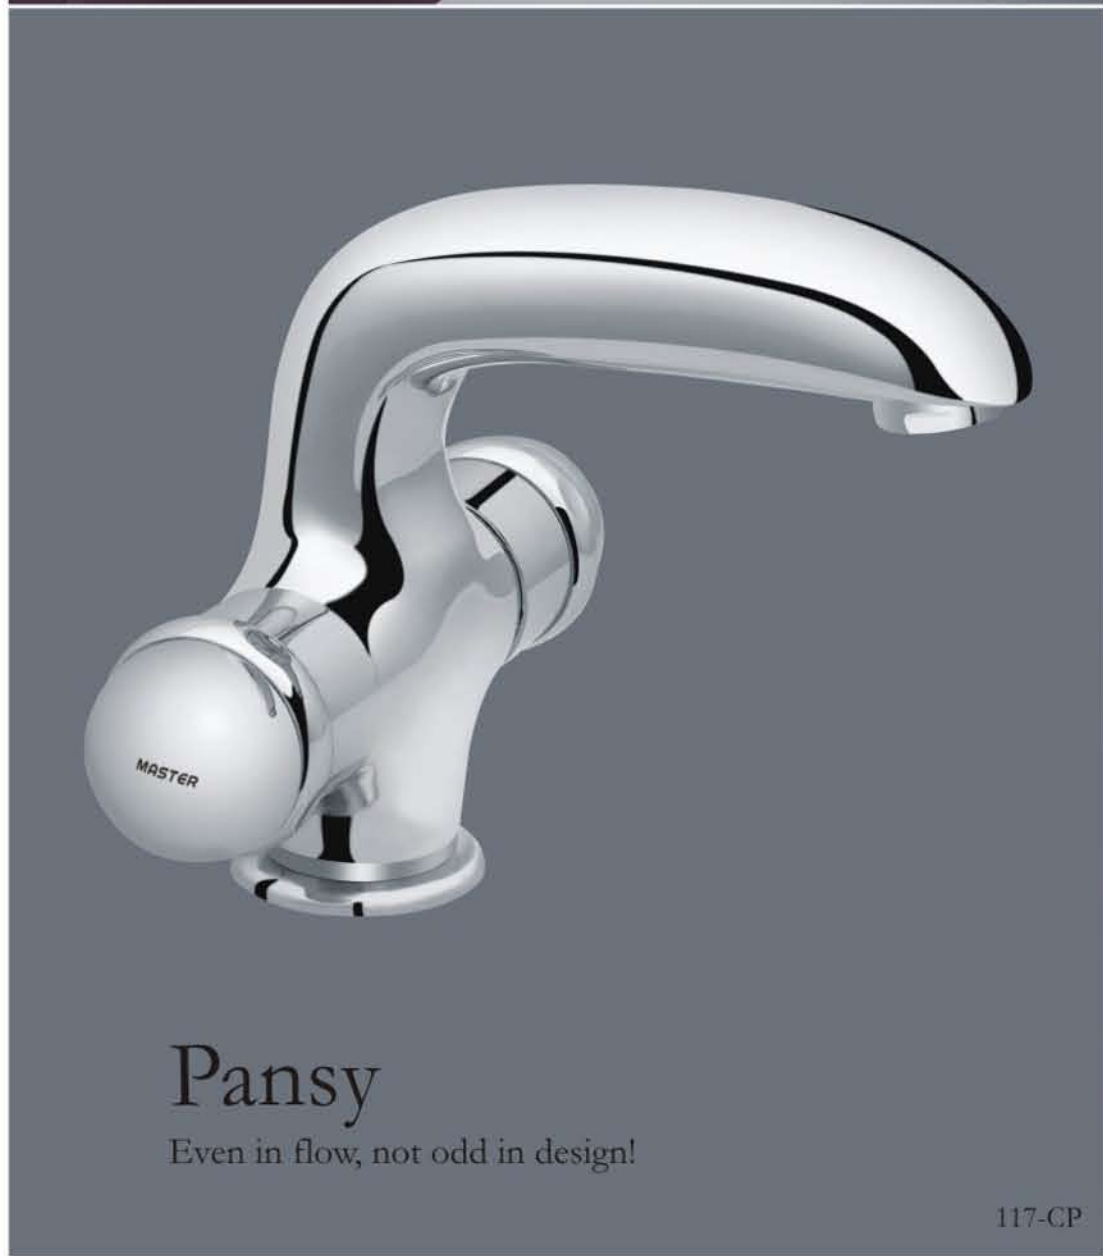

## Caper

A Master exclusive, highly appreciated for its unique design and superior performance!

120-CG

# Jazz

Hi-Tech harmony!

125-CG

126B-CP