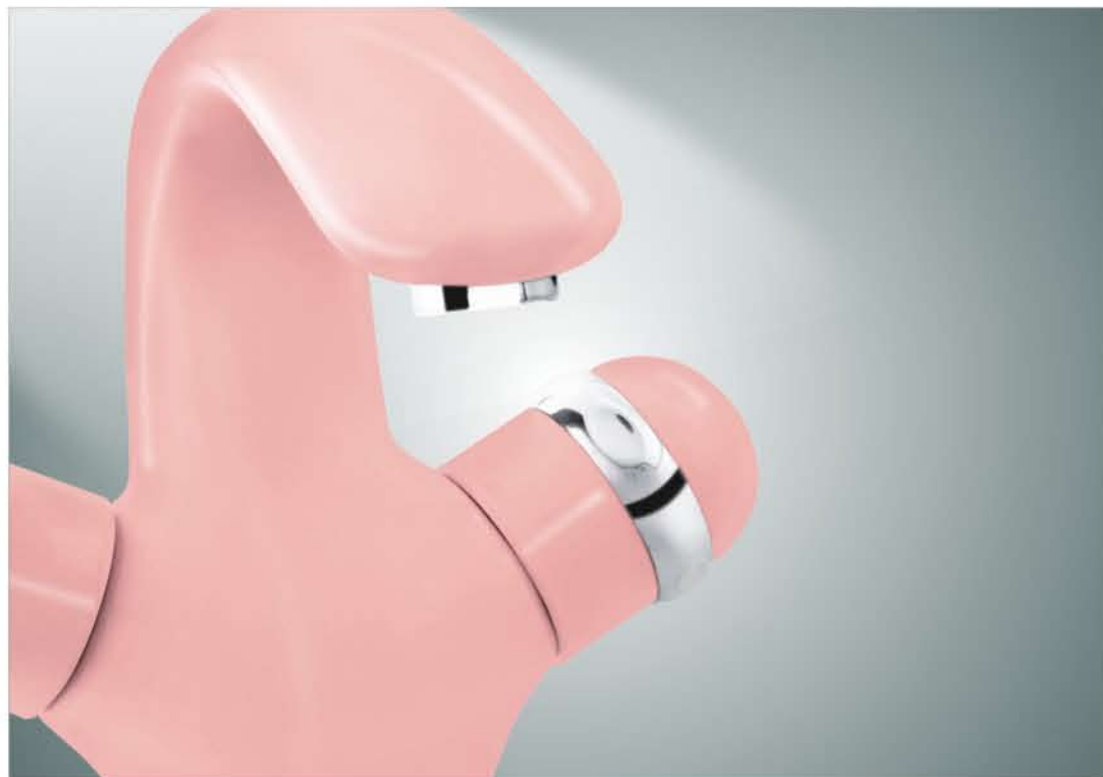

## Caper

A Master exclusive, highly appreciated for its unique design and superior performance!

120-CG